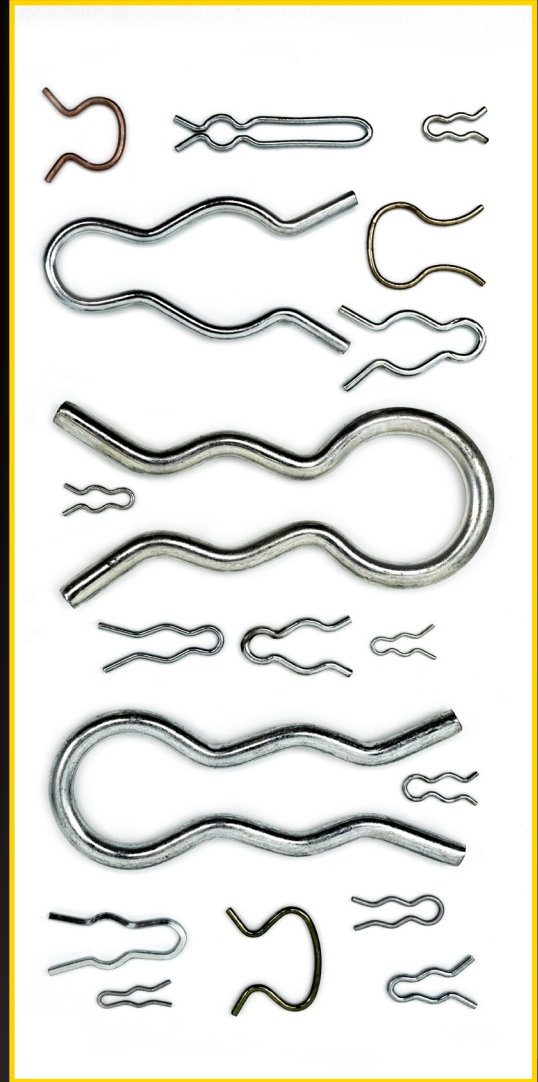

Western Wire

External Hitch Pin Clips

Our External Hitch Pin Clips are general-purpose, snap on clips used in a variety of commercial and industrial applications. These clips are made from MB spring wire and available in plain and plated finishes.

We also manufacture these in various types of stainless steel.

WWP #	Wire Dia.	Inside Eye Dia.	Groove Dia.	Overall Length	Wt. Per 1000
415-X*	.026	1/16	3/32	3/8	1/8
418-X	.028	3/32	1/8	7/16	1/3
409-X	.028	1/16	3/32	1/2	1/3
413-X	.028	1/16	5/64	9/32	1/8
411-X	.035	3/32	7/32	5/8	3/8
401-X	.035	3/32	5/32	15/32	1/4
405-X	.035	1/8	5/32	1/2	1/4
419-X	.042	--	--	3/4	7/8
406-X	.046 sq.	3/16	5/16	15/16	2-1/3
422-X	.047	3/32	1/8	7/16	1/2
416-X	.047	7/64	3/16	19/32	5/8
404-X	.047	1/8	1/4	7/8	1
408-X	.047	1/8	3/16	1-5/16	1-1/3
420-X	.047	--	5/16	9/16	3/4
421-X	.047	--	3/8	5/8	1
402-X	.062	3/16	3/8	1	2
403-X	.062	1/8	1/4	11/16	1-1/4
412-X	.062	5/32	5/16	3/4	1-3/8
407-X	.105	7/16	25/32	2-1/16	10-3/4
414-X	.125	7/16	25/32	2-1/16	15-1/2
410-X	.177	3/4	11/16	2-3/4	42

Double Loop Hitch Pin Clips

Our Double Loop Hitch Pin Clips provide a stronger grip than traditional hitch pin clips due to the additional tension from the coiled eyes. These double loop fasteners are made from MB spring wire and are available in plain and plated finishes. We also manufacture these in various types of stainless steel.

WWP #	Wire Dia.	Hole Size	Shaft Size	Overall Lgth.	Wt. per 1000
250 DL	0.080	3/32	5/16 - 1/2	2-1/4	8.8
251 DL	0.125	9/64	1/2 - 3/4	2-7/8	32.5
252 DL	0.148	5/32	1/2 - 7/8	3-1/8	48.4
253 DL	0.148	5/32	5/8 - 1	3-3/4	53.9
254 DL	0.187	7/32	5/8 - 1	4-1/8	94.6
255 DL	0.250	5/16	1 - 1-9/16	6-3/4	316.3